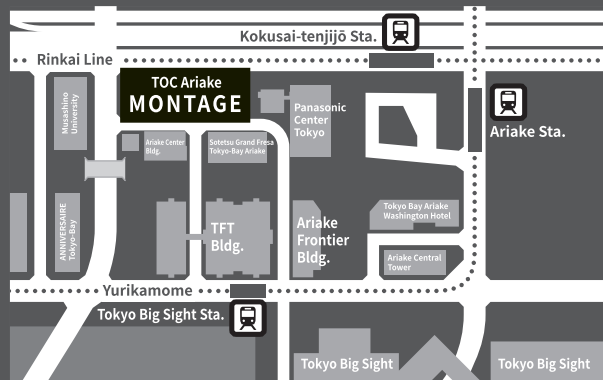

32nd MONTAGE

The Exhibition of Interior Green Outdoor Products *Exhibition*

Life Unity

この数年、世界規模で個々の生活の質を向上させるための「プロダクト」や「サービス」が細分化されて急速に広まってきました。私たちは単に「モノを売る」だけではなく、社会や個人の多様な価値観やライフスタイルを尊重し、個人の好みや思考に合った製品やサービスを提供することで、社会と個人のウェルビーイングを共に高めることが必要不可欠だと考えています。MONTAGEは異なるバックグラウンドや視点を持つ人々が集まり、交流し合うプラットフォームを提供し続けます。このアプローチを通じて、多様なアイデアや価値観が集結する場を創り出し社会と個人の充実したコミュニティの促進に貢献していきます。

9.4^W_E_D
▲9:30-PM7:00

9.5^T_H_U
▲9:30-PM7:00

9.6^F_R_I
▲9:30-PM4:00

※出展社情報及び会場図面をQRコードよりご確認ください。

TOC有明 EAST・WEST 4F

〒135-0063 東京都江東区有明3 - 5 - 7 TOC有明 4F

- ・りんかい線「国際展示場」駅より徒歩3分
- ・ゆりかもめ「東京ビッグサイト」駅、「有明」駅より徒歩4分

※会場の付近には駐車場がございませんので、お車でのご来場はお控え下さい。

www.montage-express.jp